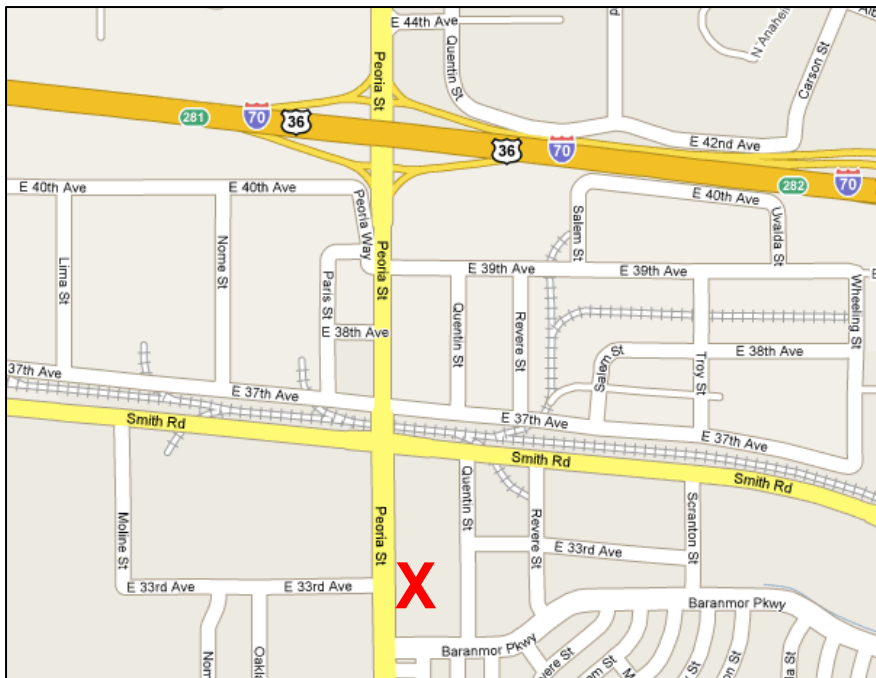

**Rural Metro
Ambulance**
3350 Peoria St
Suite 100, Aurora

Enter from Peoria St side,
follow signs to training room

Enter here, park on Peoria St side