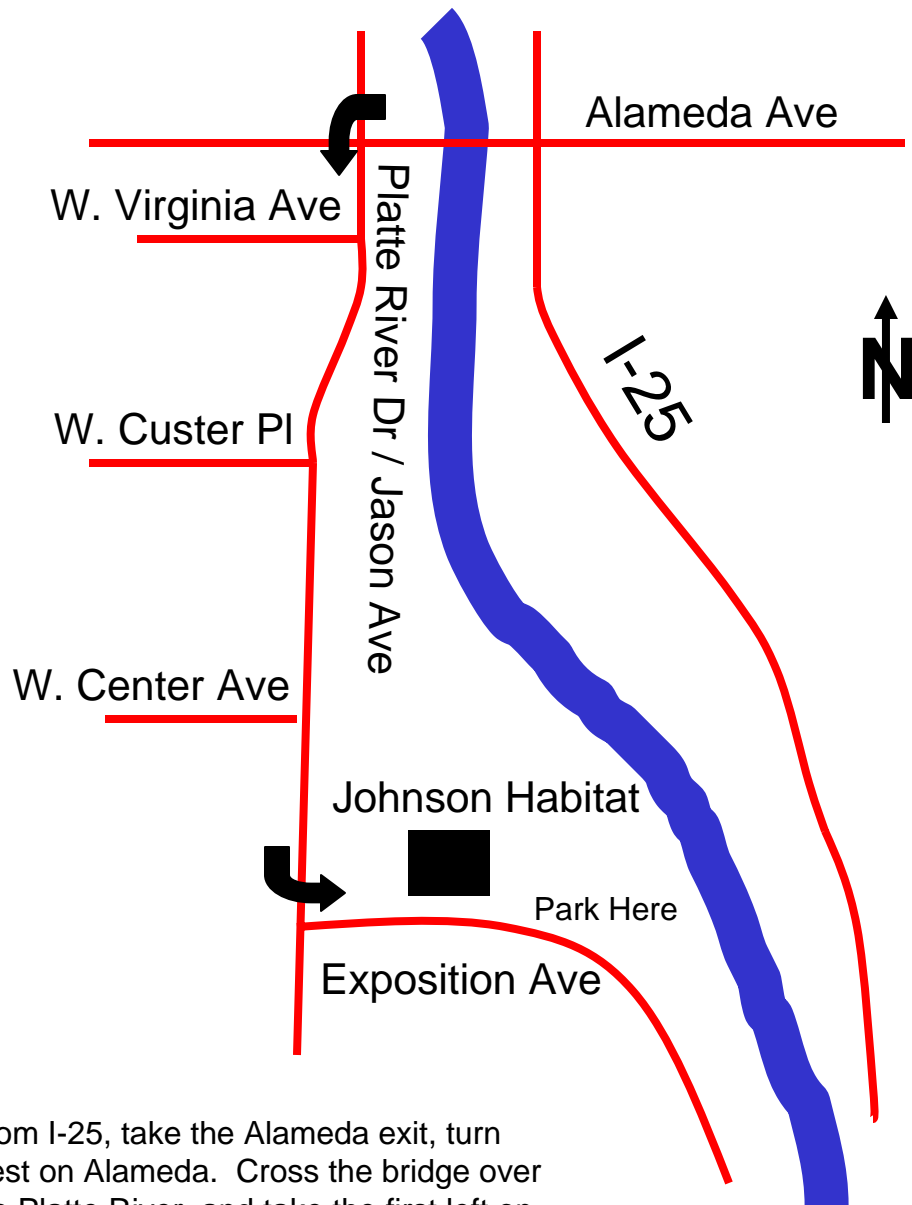

# Directions to Johnson Habitat Scout Training Facility – Denver

[610 S. Jason St](#)

From I-25, take the Alameda exit, turn west on Alameda. Cross the bridge over the Platte River, and take the first left on Platte River Drive / Jason. Continue south to Exposition Ave, turn left. The Habitat is across the street from the Animal Shelter. There is no permanent phone at this building.